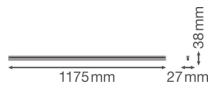

Specifications Ledvance LED Batten Linear Compact 20W 2000lm - 830 Warm White | 120cm

[View Product](#)

General Information

SKU	233347
EAN	4058075099739
Brand	Ledvance
Manufacturer Name	LN COMP BATTEN 1200 20W/3000K LEDV
Any Lamp all-in warranty	5 Years
Average Lifetime (h)	50000

Technical Information

Technology	LED Integrated
Replaces (Watt)	1x36
Wattage	20
Voltage (V)	220-240
Dimmable	Not Dimmable
Colour of Light	White
Colour Code	830 Warm White
Colour temperature (Kelvin)	3000 Warm White
Colour Rendering (Ra)	80-89
Light colour options	Single Color
Luminous Flux (Lumen)	2000
Luminous Efficacy (lm/W)	100
Power factor	>0.50
Including bulb	Yes