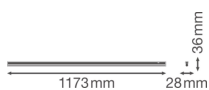

Specifications Ledvance LED Batten Linear Compact Switch 14W 1500lm - 840 Cool White | 120cm

[View Product](#)

General Information

SKU	234130
EAN	4058075106178
Brand	Ledvance
Manufacturer Name	LN COMP SWITCH 1200 14W/4000K
Any Lamp all-in warranty	5 Years
Average Lifetime (h)	50000

Technical Information

Technology	LED Integrated
Replaces (Watt)	1x28
Wattage	14
Voltage (V)	220-240
Dimmable	Not Dimmable
Colour of Light	White
Colour Code	840 Cool White
Colour temperature (Kelvin)	4000 Cool White
Colour Rendering (Ra)	80-89
Light colour options	Single Color
Luminous Flux (Lumen)	1500
Luminous Efficacy (lm/W)	100
Power factor	>0.50
Including bulb	Yes