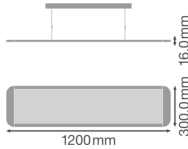

Specifications Ledvance LED Panel  
Direct/Indirect 36W 3850lm - 830  
Warm White | 120x30cm - UGR <19

[View Product](#)

## Technical Information

Technology	LED Integrated
Replaces (Watt)	2x36
Wattage	36
Voltage (V)	220-240
Dimmable	Not Dimmable
Colour Code	830 Warm White
Colour temperature (Kelvin)	3000 Warm White
Colour Rendering (Ra)	80-89
Colour of Light	White
Light colour options	Single Color
Luminous Flux (Lumen)	3850

## Dimensions

LED panel size	120x30cm
Length (mm)	1195
Width (mm)	295
Height (mm)	16

 **Sensor Information** Order from the **largest lighting specialist** in Europe  **Customised** quotation

Type of sensor