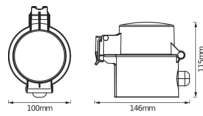

Specifications Ledvance Smart+ Wifi Outdoor Plug EU

[View Product](#)

General Information

SKU	240768
EAN	4058075532120
Brand	Ledvance
Manufacturer Name	SMART WIFI OUTDOOR PLUG EU 8X1
Full box quantity	8

Technical Information

Wireless connection	Wifi
Lighting Control	Wifi
Voltage (V)	220-240
Dimmable	Not Dimmable
Product Type Category	Power Plug

Lamp Information

Series	Smart+

Dimensions

Length (mm)	146
Height (mm)	115
Diameter (mm)	100