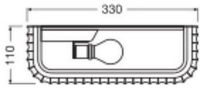

Specifications Ledvance Decor Wall Light Routes White | Suitable for 2x E27

[View Product](#)

## Dimensions

Length (mm)	330
Width (mm)	110
Height (mm)	150