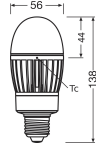

**Specifications Ledvance LED Bulb HQL  
LED P E27 14.5W 2000lm - 840 Cool  
White | Replaces 50W**

[View Product](#)

## Technical Information

Technology	LED
Product Type Category	E27 LED
Replaces (Watt)	50
Voltage (V)	220-240
Wattage	14.5
Dimmable	Not Dimmable
Cap / Base	E27 (Edison screw)
Colour Code	840 Cool White
Colour temperature (Kelvin)	4000 Cool White
Colour Rendering (Ra)	80-89

## Dimensions

Length (mm)	138
Diameter (mm)	55
Shape	Elliptical