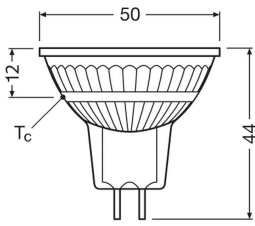

## Specifications Ledvance LED Reflector GU5.3 MR16 6.1W 621lm 36d - 840 Cool White | Replaces 50W

[View Product](#)

### Technical Information

Technology	LED
Product Type Category	GU5.3 LED
Replaces (Watt)	50
Voltage (V)	12
Wattage	6.1
Beam Angle (degree)	36
Dimmable	Not Dimmable
Cap / Base	GU5.3
Colour Code	840 Cool White
Colour temperature (Kelvin)	4000 Cool White

## Dimensions

Height (mm)	46
Length (mm)	44
Diameter (mm)	50
Shape	Reflector
Exact shape	PAR16