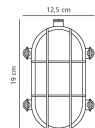

[View Product](#)

General Information

SKU	253748
EAN	5701581464681
Brand	Nordlux
Manufacturer Name	Helford | Wall Lamp | Brass
Any Lamp all-in warranty	5 Years

Technical Information

Technology	Fixture with Socket
Voltage (V)	220-240
Dimmable	Dimmable when using a Dimmable Bulb
Suitable for	E27
Including bulb	No
Amount of bulbs required	1
Maximum Wattage Rating	12
Tiltable	No
Mounting Method	Wall mounted
Emergency Lighting	No Emergency Unit
Product Type Category	Decorative Lighting with Socket

Fixture Information