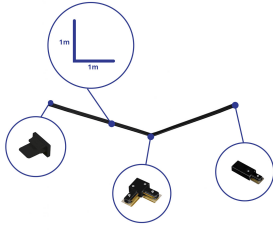

Specifications Bright Choice Rail Set 1-Phase L 1 x 1 Meter Black | incl. End Cap, Power Connector and L - Connector

[View Product](#)

General Information

SKU	254079
EAN	8719157064644
Brand	Bright Choice
Manufacturer Name	Complete L shaped 1-Phase Track Set Black – 1 x 1 meter incl. End Cap, Power Connector and L -Conne
Full box quantity	1
Any Lamp all-in warranty	3 Years

Technical Information

Colour of the Fixture	Black
Product Type Category	Accessory - 1-Phase Track

Dimensions

Length (mm)	1000
Height (mm)	20
Width (mm)	34

Why Any-lamp?

Sensor Information

Order from the **largest lighting specialist** in Europe **Customised** quotation