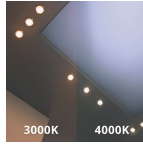

Specifications Noxion LED Downlight Apollo V2.0 6W 760lm - 830/840 CCT | 145mm - Cutout 120mm

[View Product](#)

General Information

SKU	256980
EAN	8719157068567
Brand	Noxion
Manufacturer Name	Noxion LED Downlight Apollo V2.0 6W 760lm 2CCT Cutout Ø120mm Frame Ø145mm
Any Lamp all-in warranty	6 Years
Average Lifetime (h)	100000

Technical Information

Tiltable	No
Technology	LED Integrated
Replaces (Watt)	24
Wattage	6
Voltage (V)	220-240
Dimmable	Not Dimmable
Colour Code	830 Warm White, 840 Cool White
Colour temperature (Kelvin)	3000 Warm White, 4000 Cool White
Colour Rendering (Ra)	80-89
Colour of Light	White
Light colour options	CCT
Beam Angle (degree)	60

Luminous Flux (Lumen)	760
Luminous Efficacy (lm/W)	130
Power factor	>0.90
Unified Glare Rating	< 19 - for offices and schools
Optical Cover	PC (Polycarbonate)
Finish of Reflector	White
Product Type Category	LED Downlight

Fixture Information

Mounting Method	Recessed
Cut out (mm)	120
IP-rating	IP20
Impact Protection (IK)	IK02 - 0.20 joule
Operating Temperature	-20 to +40
Housing	Aluminium
Colour of the Fixture	White
Fixture Connection	PI [Push-in connector 2-pole]
Series	Apollo