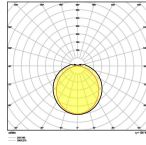

Specifications Multipack 4x Ledvance LED Waterproof Batten 50W 6100lm - 840 Cool White | 150cm

[View Product](#)

General Information

SKU	257367
EAN	8719157069113
Brand	Ledvance
Manufacturer Name	Multipack 4x DP COMP 1500 V 50W 840 IP66 PS LEDV
Any Lamp all-in warranty	5 Years
Average Lifetime (h)	75000

Technical Information

Technology	LED Integrated
Replaces (Watt)	2x58
Wattage	50
Voltage (V)	220-240
Dimmable	Not Dimmable
Colour of Light	White
Colour Code	840 Cool White
Colour temperature (Kelvin)	4000 Cool White
Colour Rendering (Ra)	80-89
Light colour options	Single Color
Luminous Flux (Lumen)	6100
Luminous Efficacy (lm/W)	123