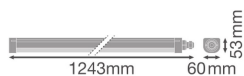

Specifications Multipack 4x Ledvance LED Waterproof Batten 33W 3960lm - 840 Cool White | 120cm

[View Product](#)

General Information

| | |
|--------------------------|--|
| SKU | 257362 |
| EAN | 8719157069137 |
| Brand | Ledvance |
| Manufacturer Name | Multipack 4x DP COMP 1200 V 33W 840 IP66 PS LEDV |
| Any Lamp all-in warranty | 5 Years |
| Average Lifetime (h) | 75000 |

Technical Information

| | |
|-----------------------------|-----------------|
| Technology | LED Integrated |
| Replaces (Watt) | 2x36 |
| Wattage | 33 |
| Voltage (V) | 220-240 |
| Dimmable | Not Dimmable |
| Colour of Light | White |
| Colour Code | 840 Cool White |
| Colour temperature (Kelvin) | 4000 Cool White |
| Colour Rendering (Ra) | 80-89 |
| Light colour options | Single Color |
| Luminous Flux (Lumen) | 3960 |
| Luminous Efficacy (lm/W) | 123 |

| | |
|-----------------------|-----------------------|
| Power factor | >0.90 |
| Including bulb | Yes |
| Length | 120cm |
| Product Type Category | LED Waterproof Batten |

Fixture Information

| | |
|------------------------|------------------------|
| Mounting Method | Surface |
| Fixture Connection | Connection unit 3-pole |
| Optical Cover | PC (Polycarbonate) |
| IP-rating | IP66 |
| Impact Protection (IK) | IK08 - 5 joules |
| Operating Temperature | -20 to +45 |
| Housing | PC (Polycarbonate) |
| Colour of the Fixture | White |
| Emergency Lighting | No Emergency Unit |
| Series | Compact |

Dimensions

| | |
|-------------|------|
| Length (mm) | 1243 |
| Width (mm) | 60 |
| Height (mm) | 53 |

Sensor Information

Why Any-lamp?

Type of sensor No Sensor

Order from the **largest lighting specialist** in Europe